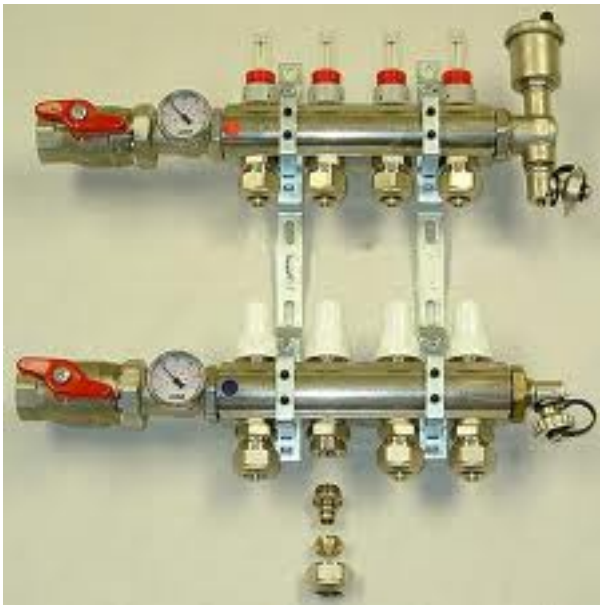

Quotes available for full rolls shipped to your door

Short lengths:

½ " NB-----\$0.50/ ft.

1" NB-----\$1.00/ ft.

Manifolds and mixing valves:
Many options available

Honeywell 1" NPT---
simple, reliable, \$140.00