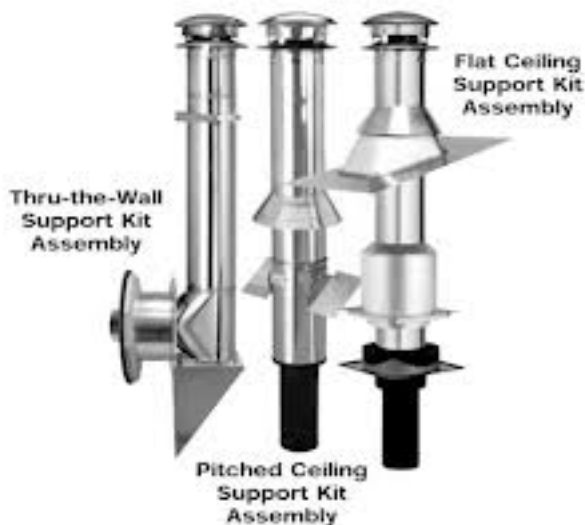

Other sizes available

Sharkbite

1/2" coupling-----	\$5.95
3/4 " coupling-----	7.50
1" coupling-----	12.75
1/2" elbow-----	6.20
3/4 " elbow-----	6.95
1" elbow-----	13.00
1/2 " tee-----	7.50
3/4 " tee-----	9.50
1" tee-----	16.00
1/2 "to FNPT-----	4.25
1/2 " to MNPT-----	4.50
3/4 " to FNPT-----	5.00
3/4 " to MNPT-----	5.00
1" to FNPT-----	10.00
1" to MNPT-----	10.00

Pex-AL-Pex

1/2 " (1/2 "actual ID)	\$0.45/ foot
3/4 " (.806 " ID)	0.75
1" (1.032" ID)	1.10
1 1/4 " avail.	

Cheaper by the coil; 300, 600,
1000' coils

Selkirk Metalbestos chimney pipe

6" X 36"-----	\$150.00
6" X 48"-----	175.00
8" X 36"-----	180.00
8" X 48"-----	200.00
SS universal roof brace kit.....	\$75.00
6" thru the roof flashing, adjustable	--\$50,00
6" pitched ceiling support kit---	\$275.00
6" wall band support-----	\$25.00
8" adj. Roof flashing-----	\$225.00
8" wall band support-----	\$35.00
8" universal roof support -----	\$75.00
8" chimney brace kit-----	\$90.00
8" roof support package-----	\$175.00
8" pitched ceiling support kit---	\$400.00

Other products:

Quicktherm Panels,

Save 75% of labor costs on pex installation. R-5 or R-9 Insulative snap together panel.

2" X 4' Bundles of 18 (1" thick) or 10 (2" thick) call for price + delivery to your door.